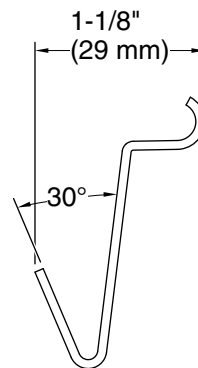

**Cairn®**  
Farmhouse kitchen sink towel hook  
**K-26026**

**Features**

- Included with K-25784, K-25786, K-25788 and K-29825 Cairn® farmhouse sinks.

**Material**

- Durable stainless steel construction.

## Technical Information

All product dimensions are nominal.

Installation Type: Freestanding

Material: Stainless Steel