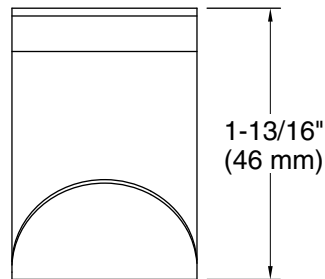

## Technical Information

All product dimensions are nominal.

Installation Type: Freestanding

Material: Stainless Steel